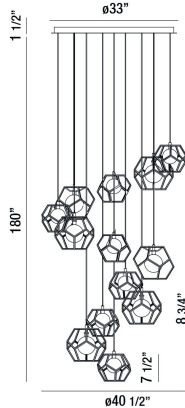

## NORWAY, 41" ROUND CHANDELIER

### PRODUCT DETAILS

No.	:	35904-014
Product Color	:	CHROME
Product Material	:	METAL
Shade / Accent Colour	:	CLEAR
Shade / Accent Material	:	HAND MADE ICE GLASS
Diameter	:	40.5"
Height	:	8.75"
Overall Height	:	190.25"
Weight	:	75.6lbs

### TECHNICAL DETAILS

Hanging Support Type	:	WIRE
Hanging Support Length	:	180"
Canopy / Backplate Height	:	1.5"
Canopy / Backplate Dia.	:	33"
IP Rating	:	DRY
Location	:	DRY
Approval	:	