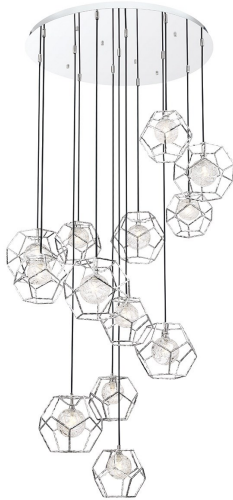

## NORWAY, 41" ROUND CHANDELIER

### PRODUCT DETAILS

No.	:	35904-014
Product Color	:	CHROME
Product Material	:	METAL
Shade / Accent Colour	:	CLEAR
Shade / Accent Material	:	HAND MADE ICE GLASS
Diameter	:	40.5"
Height	:	8.75"
Overall Height	:	190.25"
Weight	:	75.6lbs

### OPTIONS AVAILABLE

ITEM NO.	FINISH	SHADE
35904-014	CHROME	CLEAR

### TECHNICAL DETAILS

Hanging Support Type	:	WIRE
Hanging Support Length	:	180"
Canopy / Backplate Height	:	1.5"
Canopy / Backplate Dia.	:	33"
IP Rating	:	DRY
Location	:	DRY
Approval	:	