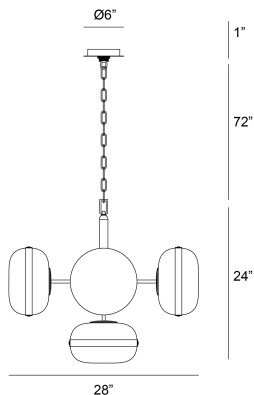

NOTTINGHAM, 5 LIGHT CHANDELIER

PRODUCT DETAILS

No.	:	38129-018
Product Color	:	ANCIENT BRASS
Product Material	:	METAL
Shade / Accent Colour	:	CHAMPAGNE
Shade / Accent Material	:	GLASS
Diameter	:	28"
Height	:	24"
Overall Height	:	96"
Weight	:	3lbs

LIGHT SOURCE DETAILS

Number of Bulbs	:	5
Light Source	:	Incandescent
Light Source Type	:	EDISON
Input Voltage	:	120V
Bulb Voltage	:	120V
Socket Type	:	E26
Wattage	:	60W
Total Wattage	:	300W
Bulb Included	:	Yes
Dimmable	:	Yes

OPTIONS AVAILABLE

ITEM NO.	FINISH	SHADE
38129-018	ANCIENT BRASS	CHAMPAGNE

TECHNICAL DETAILS

Hanging Support Type	:	CHAIN
Hanging Support Length	:	72"
Canopy / Backplate Height	:	1"
Canopy / Backplate Dia.	:	5.75"
IP Rating	:	IP20
Location	:	DRY
Approval	:	