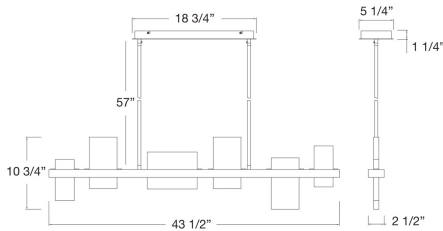

PANNELLO, LED CHANDELIER

PRODUCT DETAILS

No.	:	39338-013
Product Color	:	CHROME
Shade / Accent Colour	:	CHROME
Length	:	43.5"
Width	:	2.5"
Height	:	10.75"
Weight	:	16lbs

LIGHT SOURCE DETAILS

Number of Bulbs	:	0
Light Source	:	LED
Light Source Type	:	LED
Input Voltage	:	120V
Bulb Voltage	:	DC 36V
Socket Type	:	LED
Total Wattage	:	65W
Delivered Lumens	:	5000lm
Kelvin	:	3000K
CRI	:	90
Bulb Included	:	Yes
Dimmable	:	Yes

OPTIONS AVAILABLE

ITEM NO.	FINISH	SHADE
39338-013	CHROME	CHROME

TECHNICAL DETAILS

Hanging Support Type	:	ROD
Hanging Support Length	:	57"
Canopy / Backplate Length	:	18.75"
Canopy / Backplate Height	:	1.25"
Canopy / Backplate Width	:	5.25"