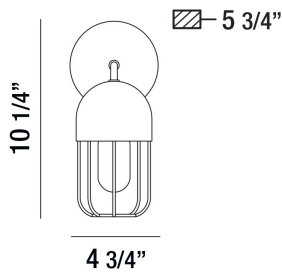

### PRODUCT DETAILS

No.	:	35960-010
Product Color	:	MATTE BLACK
Product Material	:	METAL
Shade / Accent Colour	:	GOLD
Shade / Accent Material	:	METAL
Width	:	4.75"
Height	:	10.5"
Ext	:	5.75"
Weight	:	1.9lbs

### TECHNICAL DETAILS

Hanging Support Length	:	6"
Canopy / Backplate Height	:	1"
Canopy / Backplate Dia.	:	4.75"
Mounting	:	Down
IP Rating	:	DAMP
Location	:	DAMP
Approval	:	