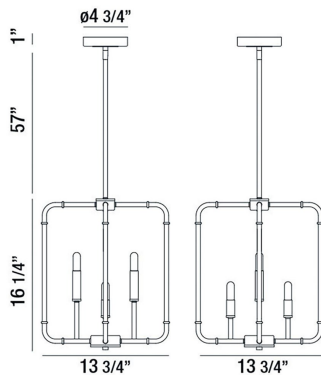

PERCY, 14" CHANDELIER

PRODUCT DETAILS

No.	:	37128-012
Product Color	:	CHROME/BLACK
Product Material	:	METAL
Shade / Accent Material	:	MODERN PIPES
Length	:	13.75"
Width	:	13.75"
Height	:	16.25"
Overall Height	:	74.25"
Weight	:	6.1lbs

LIGHT SOURCE DETAILS

Number of Bulbs	:	4
Light Source	:	LED
Light Source Type	:	EDISON
Input Voltage	:	120V
Bulb Voltage	:	120V
Socket Type	:	E12
Wattage	:	40W
Total Wattage	:	160W
Bulb Included	:	Yes
Dimmable	:	No

OPTIONS AVAILABLE

ITEM NO.	FINISH	SHADE
37128-012	CHROME/BLACK	

TECHNICAL DETAILS

Hanging Support Type	:	ROD
Hanging Support Length	:	57"
Rods Included	:	3"+6"+12"+18"+18"
Canopy / Backplate Height	:	1"
Canopy / Backplate Dia.	:	4.75"