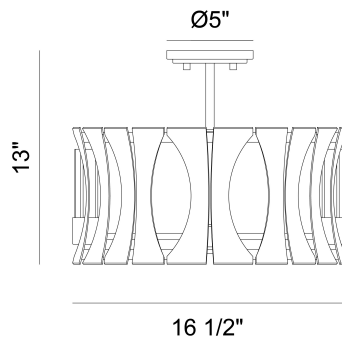

PENNINO, 4 LIGHT SEMI FLUSHMOUNT

PRODUCT DETAILS

No.	:	38162-015
Product Color	:	MATTE BLACK W/ GREY WOOD
Product Material	:	METAL
Shade / Accent Colour	:	GLASS
Shade / Accent Material	:	GLASS
Diameter	:	16.5"
Height	:	13"
Weight	:	8.3lbs

OPTIONS AVAILABLE

ITEM NO.	FINISH	SHADE
38162-015	MATTE BLACK W/ GREY WOOD	GLASS

TECHNICAL DETAILS

Canopy / Backplate Height	:	0.75"
Canopy / Backplate Dia.	:	5"
Location	:	DRY
Approval	:	
Title 24	:	Yes