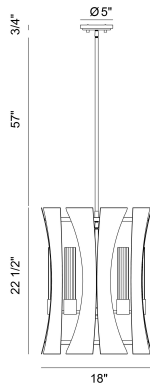

### PRODUCT DETAILS

No.	:	38163-012
Product Color	:	MATTE BLACK W/ GREY WOOD
Product Material	:	METAL
Shade / Accent Colour	:	GLASS
Shade / Accent Material	:	GLASS
Diameter	:	18"
Height	:	22.5"
Overall Height	:	80"
Weight	:	22lbs

### TECHNICAL DETAILS

Hanging Support Type	:	ROD
Hanging Support Length	:	57"
Rods Included	:	3"+6"+12"+18"+18"
Canopy / Backplate Height	:	0.75"
Canopy / Backplate Dia.	:	5"
Location	:	DRY
Approval	:	
Title 24	:	Yes