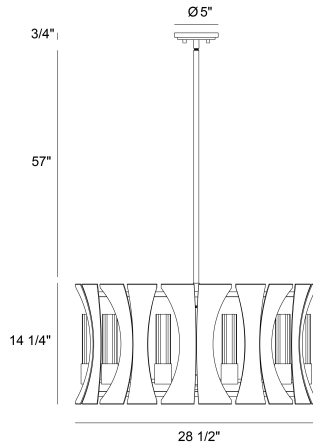

PENNINO, 10 LIGHT CHANDELIER

PRODUCT DETAILS

No.	:	38164-019
Product Color	:	MATTE BLACK W/ GREY WOOD
Product Material	:	METAL
Shade / Accent Colour	:	GLASS
Shade / Accent Material	:	GLASS
Diameter	:	28.5"
Height	:	14.5"
Overall Height	:	72"
Weight	:	28lbs

LIGHT SOURCE DETAILS

Number of Bulbs	:	10
Light Source	:	LED
Light Source Type	:	T8 LED
Input Voltage	:	120V
Bulb Voltage	:	120V
Socket Type	:	E12
Wattage	:	4W
Total Wattage	:	40W
Initial Lumens	:	4500lm
Kelvin	:	3000K
CRI	:	80+
Bulb Included	:	Yes
Dimmable	:	Yes

OPTIONS AVAILABLE

ITEM NO.	FINISH	SHADE
38164-019	MATTE BLACK W/ GREY WOOD	GLASS

TECHNICAL DETAILS

Hanging Support Type	:	ROD
Hanging Support Length	:	57"
Rods Included	:	3"+6"+12"+18"+18"
Canopy / Backplate Height	:	0.75"
Canopy / Backplate Dia.	:	5"
Location	:	DRY
Approval	:	
Title 24	:	Yes