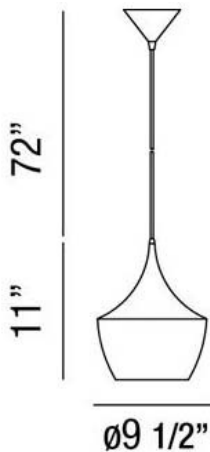

## PIQUITO, 10" ROUND PENDANT

### PRODUCT DETAILS

No.	:	20438-012
Product Color	:	BLACK
Product Material	:	ALUMINUM
Shade / Accent Colour	:	BLACK/BRASS
Shade / Accent Material	:	METAL
Diameter	:	9.5"
Height	:	11"
Overall Height	:	83"
Weight	:	1.5lbs

### TECHNICAL DETAILS

Light Direction	:	Down
Hanging Support Type	:	WIRE
Hanging Support Length	:	72"
Canopy / Backplate Height	:	3"
Canopy / Backplate Dia.	:	4.75"
Adjustable Lamp Head	:	No
IP Rating	:	DRY
Location	:	DRY
Approval	:	