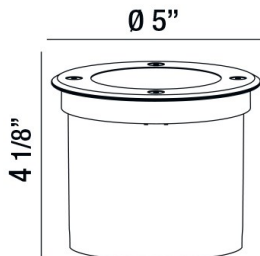

PROJECT INFORMATION

Job Name: Date: Type:

Comments: