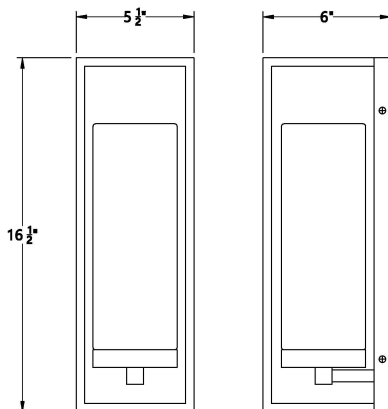

REN, 1 LT OUTDOOR LANTERN

PRODUCT DETAILS

No.	:	41962-015
Product Color	:	SATIN BLACK
Product Material	:	POWDER COATING OVER GALVANIZED STEEL
Shade / Accent Colour	:	OPAL WHITE GLASS
Shade / Accent Material	:	GLASS
Width	:	5.5"
Height	:	16.5"
Ext	:	6"
Weight	:	4.5lbs

LIGHT SOURCE DETAILS

Number of Bulbs	:	1
Light Source Type	:	T10
Input Voltage	:	120V
Bulb Voltage	:	120V
Socket Type	:	E26
Wattage	:	60W
Total Wattage	:	60W
Bulb Included	:	No
Dimmable	:	Yes

OPTIONS AVAILABLE

ITEM NO.	FINISH	SHADE
41962-015	SATIN BLACK	OPAL WHITE GLASS

TECHNICAL DETAILS

Canopy / Backplate Length	:	16.5"
Canopy / Backplate Width	:	5.5"
Location	:	WET
Approval	:	

41962

PROJECT INFORMATION

 Job Name: Date: Type: