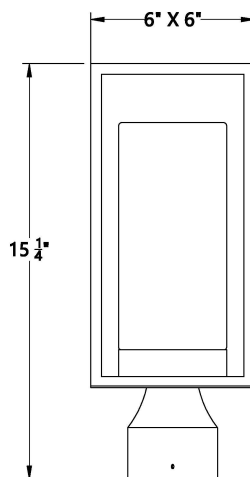

TECHNICAL DETAILS

Location	:	WET
Approval	:	

41963