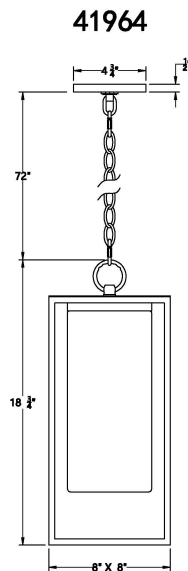

REN, 1 LT OUTDOOR HANGING

PRODUCT DETAILS

No.	:	41964-019
Product Color	:	SATIN BLACK
Product Material	:	POWDER COATING OVER GALVANIZED STEEL
Shade / Accent Colour	:	OPAL WHITE GLASS
Shade / Accent Material	:	GLASS
Length	:	8"
Width	:	8"
Height	:	18.75"

LIGHT SOURCE DETAILS

Number of Bulbs	:	1
Light Source Type	:	T10
Input Voltage	:	120V
Bulb Voltage	:	120V
Socket Type	:	E26
Wattage	:	60W
Total Wattage	:	60W
Bulb Included	:	No
Dimmable	:	No

OPTIONS AVAILABLE

ITEM NO.	FINISH	SHADE
41964-019	SATIN BLACK	OPAL WHITE GLASS

TECHNICAL DETAILS

Hanging Support Length	:	72"
Canopy / Backplate Length	:	4.75"
Canopy / Backplate Width	:	4.75"
Location	:	WET
Approval	:	

PROJECT INFORMATION