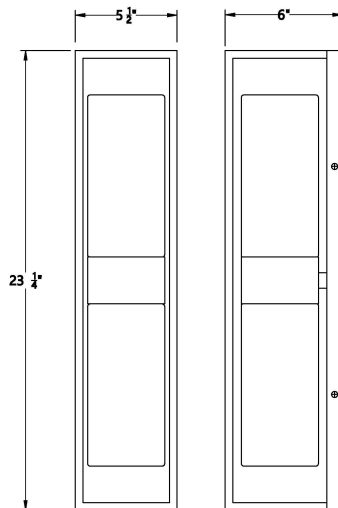

### PRODUCT DETAILS

No.	:	41966-013
Product Color	:	SATIN BLACK
Product Material	:	POWDER COATING OVER GALVANIZED STEEL
Shade / Accent Colour	:	OPAL WHITE GLASS
Shade / Accent Material	:	GLASS
Width	:	5.5"
Height	:	23.25"
Ext	:	6"

### TECHNICAL DETAILS

Canopy / Backplate Length	:	23.25"
Canopy / Backplate Width	:	5.5"
Location	:	WET
Approval	:	

41966