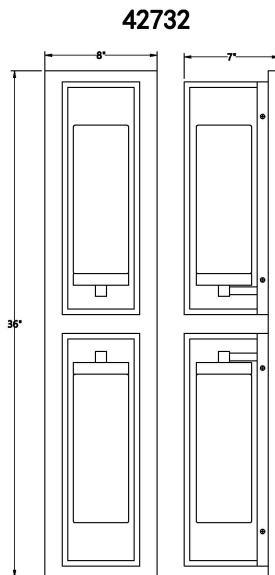

REN, EXTRA LARGE WALL SCONCE

PRODUCT DETAILS

No.	:	42732-013
Product Color	:	SATIN BLACK
Product Material	:	POWDER COATING OVER GALVANIZED STEEL
Shade / Accent Colour	:	OPAL WHITE GLASS
Shade / Accent Material	:	GLASS
Width	:	8"
Height	:	36"
Ext	:	7"
Weight	:	13.4lbs

LIGHT SOURCE DETAILS

Number of Bulbs	:	2
Light Source Type	:	T10
Input Voltage	:	120V
Bulb Voltage	:	120V
Socket Type	:	E26
Wattage	:	60W
Total Wattage	:	120W
Bulb Included	:	No
Dimmable	:	Yes

OPTIONS AVAILABLE

ITEM NO.	FINISH	SHADE
42732-013	SATIN BLACK	OPAL WHITE GLASS

TECHNICAL DETAILS

Light Direction	:	Up and Down
Canopy / Backplate Length	:	36"
Canopy / Backplate Width	:	8"
Location	:	WET
Approval	:	

PROJECT INFORMATION