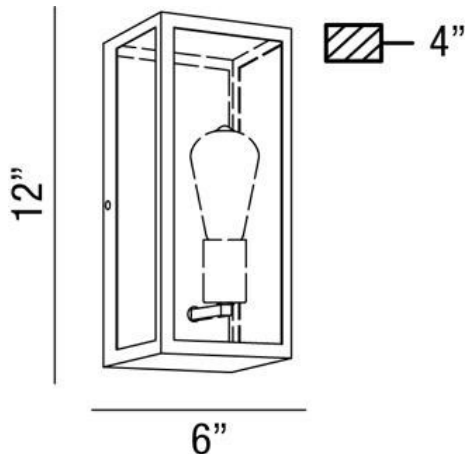

RETTO, 1-LIGHT OUTDOOR SCONCE

PRODUCT DETAILS

No.	:	25602-012
Product Color	:	BRONZE
Shade / Accent Colour	:	CLEAR GLASS
Width	:	6"
Height	:	12"
Ext	:	4"
Weight	:	3.7lbs

LIGHT SOURCE DETAILS

Number of Bulbs	:	1
Light Source	:	Incandescent
Light Source Type	:	EDISON
Input Voltage	:	120V
Bulb Voltage	:	120V
Socket Type	:	E26
Wattage	:	60W
Total Wattage	:	60W
Bulb Included	:	Yes
Dimmable	:	No

OPTIONS AVAILABLE

ITEM NO.
25602-012

FINISH
BRONZE

SHADE
CLEAR GLASS

TECHNICAL DETAILS

Canopy / Backplate Length	:	11.5"
Canopy / Backplate Height	:	0.5"
Canopy / Backplate Width	:	5.5"
Adjustable Lamp Head	:	No
Location	:	WET
Approval	:	