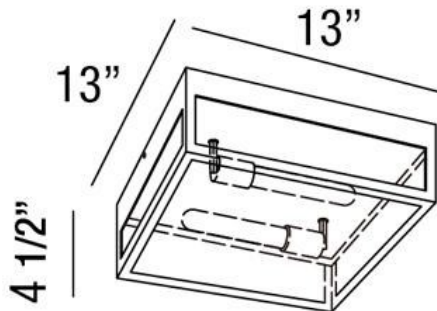

RETTO, 2-LIGHT FLUSHMOUNT

PRODUCT DETAILS

No.	:	25604-016
Product Color	:	BRONZE
Shade / Accent Colour	:	CLEAR GLASS
Length	:	13"
Width	:	13"
Height	:	4.5"
Weight	:	7.6lbs

LIGHT SOURCE DETAILS

Number of Bulbs	:	2
Light Source	:	Incandescent
Light Source Type	:	EDISON
Input Voltage	:	120V
Bulb Voltage	:	120V
Socket Type	:	E26
Wattage	:	60W
Total Wattage	:	120W
Bulb Included	:	Yes
Dimmable	:	No

OPTIONS AVAILABLE

ITEM NO.
25604-016

FINISH
BRONZE

SHADE
CLEAR GLASS

TECHNICAL DETAILS

Light Direction	:	Down
Canopy / Backplate Length	:	12"
Canopy / Backplate Height	:	1"
Canopy / Backplate Width	:	12"
Adjustable Lamp Head	:	No
Location	:	WET
Approval	:	