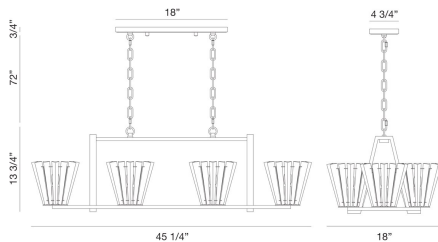

RICCA, 6LT OVAL CHANDELIER

PRODUCT DETAILS

No.	:	38867-019
Product Color	:	CHROME
Shade / Accent Colour	:	CHROME
Length	:	45.25"
Width	:	18"
Height	:	13.75"
Weight	:	34.1lbs

LIGHT SOURCE DETAILS

Number of Bulbs	:	6
Light Source	:	Incandescent
Light Source Type	:	B10
Input Voltage	:	120V
Bulb Voltage	:	120V
Socket Type	:	E12
Wattage	:	60W
Total Wattage	:	360W
Bulb Included	:	No
Dimmable	:	Yes

OPTIONS AVAILABLE

ITEM NO. 38867-019	FINISH CHROME	SHADE CHROME
------------------------------	-------------------------	------------------------

TECHNICAL DETAILS

Hanging Support Type	:	CHAIN
Hanging Support Length	:	72"
Canopy / Backplate Length	:	18"
Canopy / Backplate Height	:	0.75"
Canopy / Backplate Width	:	4.75"