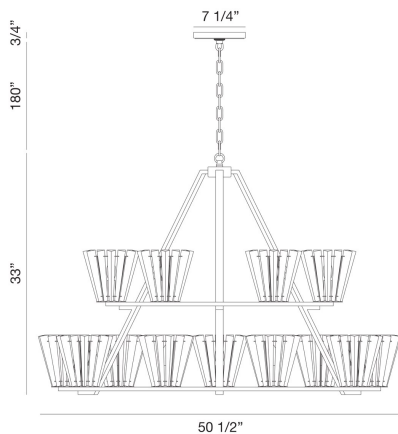

RICCA, 15 LT CHANDELIER

PRODUCT DETAILS

No.	:	38869-013
Product Color	:	CHROME
Shade / Accent Colour	:	CHROME
Diameter	:	50.5"
Height	:	33"
Weight	:	67.3lbs

LIGHT SOURCE DETAILS

Number of Bulbs	:	15
Light Source	:	Incandescent
Light Source Type	:	B10
Input Voltage	:	120V
Bulb Voltage	:	120V
Socket Type	:	E12
Wattage	:	60W
Total Wattage	:	900W
Bulb Included	:	No
Dimmable	:	Yes

OPTIONS AVAILABLE

ITEM NO.	FINISH	SHADE
38869-013	CHROME	CHROME

TECHNICAL DETAILS

Hanging Support Type	:	CHAIN
Hanging Support Length	:	180"
Canopy / Backplate Height	:	0.75"
Canopy / Backplate Dia.	:	7.25"