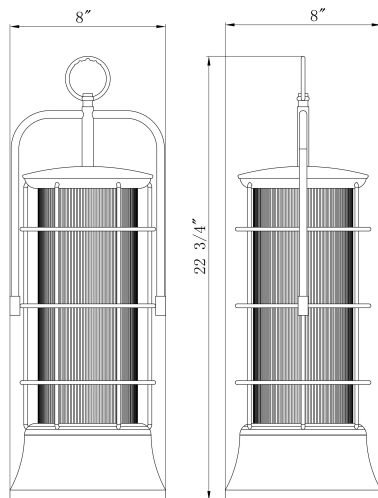

RIVAMAR, 1-LIGHT PENDANT

PRODUCT DETAILS

No.	:	44266-011
Product Color	:	DARK BRONZE
Diameter	:	8"
Height	:	22.75"
Shade Height	:	16"
Shade Diameter	:	6"

LIGHT SOURCE DETAILS

Number of Bulbs	:	1
Light Source	:	Incandescent
Light Source Type	:	T10
Input Voltage	:	120V
Bulb Voltage	:	120V
Socket Type	:	E26
Wattage	:	60W
Total Wattage	:	60W
Bulb Included	:	No
Dimmable	:	Yes

OPTIONS AVAILABLE

ITEM NO.	FINISH	SHADE
44266-011	DARK BRONZE	

TECHNICAL DETAILS

Hanging Support Type	:	CHAIN
Canopy / Backplate Height	:	0.75"
Canopy / Backplate Dia.	:	5"
Location	:	WET

PROJECT INFORMATION