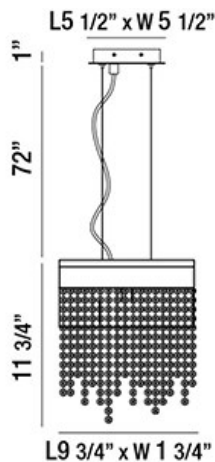

ROSSI, 10" RECTANGULAR PENDANT

PRODUCT DETAILS

| | | |
|-------------------------|---|-----------|
| No. | : | 30004-016 |
| Product Color | : | CHROME |
| Product Material | : | METAL |
| Shade / Accent Colour | : | CLEAR |
| Shade / Accent Material | : | CRYSTAL |
| Length | : | 9.75" |
| Width | : | 1.75" |
| Height | : | 11.75" |
| Overall Height | : | 84.75" |
| Weight | : | 3.7lbs |

LIGHT SOURCE DETAILS

| | | |
|-------------------|---|----------------|
| Light Source Type | : | INTEGRATED LED |
| Input Voltage | : | 120V |
| Bulb Voltage | : | 120V |
| Socket Type | : | LED |
| Total Wattage | : | 10W |
| Initial Lumens | : | 800lm |
| Kelvin | : | 3000K |
| CRI | : | 80+ |
| Dimmable | : | Yes |

OPTIONS AVAILABLE

| | | |
|-----------------|---------------|--------------|
| ITEM NO. | FINISH | SHADE |
| 30004-016 | CHROME | CLEAR |

TECHNICAL DETAILS

| | | |
|---------------------------|---|---|
| Light Direction | : | Down |
| Hanging Support Type | : | AIRCRAFT CABLE |
| Hanging Support Length | : | 72" |
| Canopy / Backplate Length | : | 5.5" |
| Canopy / Backplate Height | : | 1" |
| Canopy / Backplate Width | : | 5.5" |
| Adjustable Lamp Head | : | No |
| IP Rating | : | DRY |
| Location | : | DRY |
| Approval | : |  |