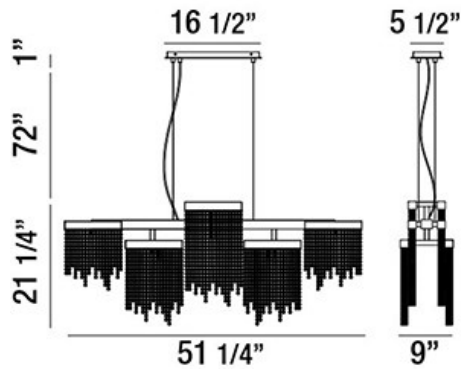

ROSSI, 51" RECTANGULAR CHANDELIER

PRODUCT DETAILS

No.	:	30005-013
Product Color	:	CHROME
Product Material	:	METAL
Shade / Accent Colour	:	CLEAR
Shade / Accent Material	:	CRYSTAL
Length	:	51.25"
Width	:	9"
Height	:	21.25"
Overall Height	:	94.25"
Weight	:	36.5lbs

LIGHT SOURCE DETAILS

Light Source Type	:	INTEGRATED LED
Input Voltage	:	120V
Bulb Voltage	:	120V
Socket Type	:	LED
Total Wattage	:	100W
Delivered Lumens	:	2905lm
Kelvin	:	3000K
CRI	:	80+
Dimmable	:	Yes

OPTIONS AVAILABLE

ITEM NO.	FINISH	SHADE
30005-013	CHROME	CLEAR

TECHNICAL DETAILS

Light Direction	:	Down
Hanging Support Type	:	AIRCRAFT CABLE
Hanging Support Length	:	72"
Canopy / Backplate Length	:	16.5"
Canopy / Backplate Height	:	1"
Canopy / Backplate Width	:	5.5"
Adjustable Lamp Head	:	No
IP Rating	:	DRY
Location	:	DRY
Approval	:	