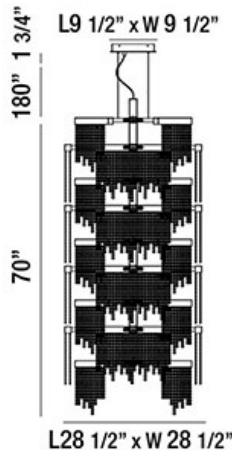

ROSSI, 29" CHANDELIER

PRODUCT DETAILS

No.	:	30007-017
Product Color	:	CHROME
Product Material	:	METAL
Shade / Accent Colour	:	CLEAR
Shade / Accent Material	:	CRYSTAL
Length	:	28.5"
Width	:	28.5"
Height	:	70"
Overall Height	:	251.75"
Weight	:	176.3lbs

LIGHT SOURCE DETAILS

Light Source Type	:	INTEGRATED LED
Input Voltage	:	120V
Bulb Voltage	:	120V
Socket Type	:	LED
Total Wattage	:	520W
Initial Lumens	:	41600lm
Kelvin	:	3000K
CRI	:	80+
Dimmable	:	Yes

OPTIONS AVAILABLE

ITEM NO.	FINISH	SHADE
30007-017	CHROME	CLEAR

TECHNICAL DETAILS

Light Direction	:	Down
Hanging Support Type	:	AIRCRAFT CABLE
Hanging Support Length	:	180"
Canopy / Backplate Length	:	9.5"
Canopy / Backplate Height	:	1.75"
Canopy / Backplate Width	:	9.5"
Adjustable Lamp Head	:	No
IP Rating	:	DRY
Location	:	DRY
Approval	:	