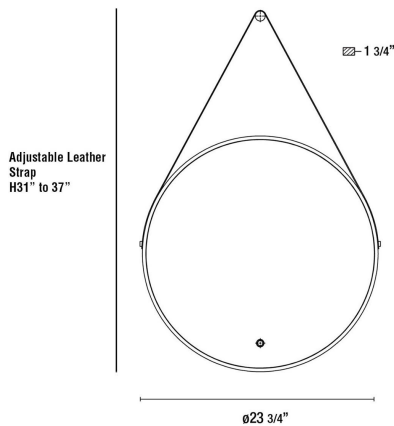

SALERNO, 24" ROUND MIRROR

PRODUCT DETAILS

No.	:	35885-016
Diameter	:	23.75"
Ext	:	1.75"
Weight	:	16.5lbs

LIGHT SOURCE DETAILS

Light Source Type	:	INTEGRATED LED
Input Voltage	:	120V
Bulb Voltage	:	120V
Total Wattage	:	27W
Delivered Lumens	:	2600lm
Kelvin	:	3000/4500/6400K
CRI	:	90
Dimmable	:	Yes

TECHNICAL DETAILS

Hanging Support Type	:	LEATHER
Hanging Support Length	:	13.25"
Driver	:	MW
IP Rating	:	20
Location	:	DAMP
Approval	:	

OPTIONS AVAILABLE

ITEM NO.	FINISH	SHADE
35885-016		

PROJECT INFORMATION