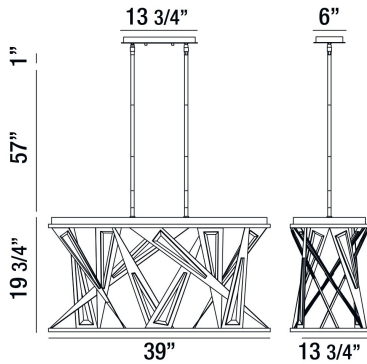

## SARISE, 39" OVAL CHANDELIER

### PRODUCT DETAILS

No.	:	35645-016
Product Color	:	BLACK
Product Material	:	METAL
Shade / Accent Colour	:	CHROME/CLEAR
Shade / Accent Material	:	METAL/CRYSTAL
Length	:	39"
Width	:	13.75"
Height	:	19.75"
Overall Height	:	77.75"
Weight	:	43lbs

### TECHNICAL DETAILS

Hanging Support Type	:	ROD
Hanging Support Length	:	57"
Rods Included	:	3"+6"+12"+18"+18"
Canopy / Backplate Length	:	13.75"
Canopy / Backplate Height	:	1"
Canopy / Backplate Width	:	6"
IP Rating	:	DRY
Location	:	DRY
Approval	:	