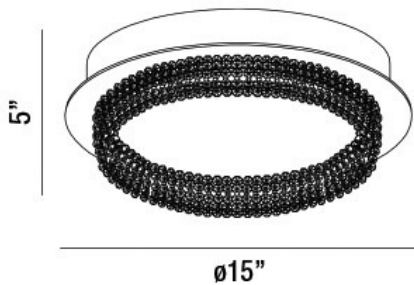

PROJECT INFORMATION

Job Name: Date: Type:

Comments: