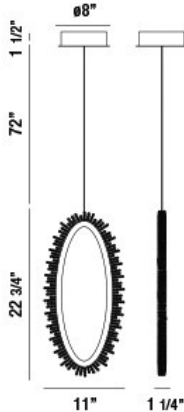

SCOPPIA, 11" OVAL PENDANT

PRODUCT DETAILS

No.	:	33729-015
Product Color	:	CHROME
Product Material	:	METAL
Shade / Accent Colour	:	CLEAR
Shade / Accent Material	:	MULTIPLE FACET CRYSTAL BEADS
Length	:	11"
Width	:	1.25"
Height	:	22.75"
Overall Height	:	96.25"
Weight	:	3.2lbs

LIGHT SOURCE DETAILS

Light Source Type	:	INTEGRATED LED
Input Voltage	:	120V
Bulb Voltage	:	120V
Socket Type	:	LED
Total Wattage	:	23W
Delivered Lumens	:	300lm
Kelvin	:	3500K
CRI	:	90+
Dimmable	:	Yes

OPTIONS AVAILABLE

ITEM NO.	FINISH	SHADE
33729-015	CHROME	CLEAR

TECHNICAL DETAILS

Hanging Support Type	:	AIRCRAFT CABLE
Hanging Support Length	:	72"
Canopy / Backplate Height	:	1.5"
Canopy / Backplate Dia.	:	8"
IP Rating	:	DRY
Location	:	DRY
Approval	:	