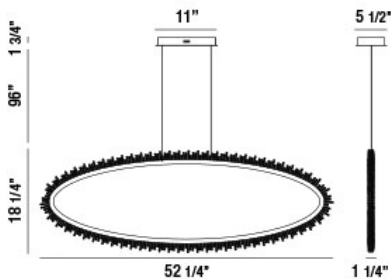

SCOPPIA, 52" OVAL CHANDELIER

PRODUCT DETAILS

No.	:	33730-011
Product Color	:	CHROME
Product Material	:	METAL
Shade / Accent Colour	:	CLEAR
Shade / Accent Material	:	MULTIPLE FACET CRYSTAL BEADS
Length	:	52.25"
Width	:	1.25"
Height	:	18.25"
Overall Height	:	116"
Weight	:	11lbs

ITEM NO.	FINISH	SHADE
33730-011	CHROME	CLEAR

TECHNICAL DETAILS

Hanging Support Type	:	AIRCRAFT CABLE
Hanging Support Length	:	96"
Canopy / Backplate Length	:	11"
Canopy / Backplate Height	:	1.75"
Canopy / Backplate Width	:	5.5"
IP Rating	:	DRY
Location	:	DRY
Approval	:	