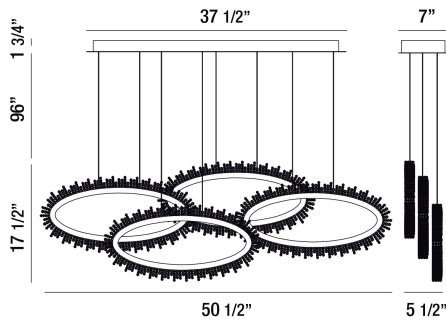

SCOPPIA, 51" LINEAR CHANDELIER

PRODUCT DETAILS

No.	:	33731-018
Product Color	:	CHROME
Product Material	:	METAL
Shade / Accent Colour	:	CLEAR
Shade / Accent Material	:	MULTIPLE FACET CRYSTAL BEADS
Length	:	50.5"
Width	:	5.5"
Height	:	17.5"
Overall Height	:	115.25"
Weight	:	19.8lbs

LIGHT SOURCE DETAILS

Light Source Type	:	INTEGRATED LED
Input Voltage	:	120V
Bulb Voltage	:	120V
Socket Type	:	LED
Total Wattage	:	92W
Delivered Lumens	:	1375lm
Kelvin	:	3500K
CRI	:	90+
Dimmable	:	Yes

OPTIONS AVAILABLE

ITEM NO.	FINISH	SHADE
33731-018	CHROME	CLEAR

TECHNICAL DETAILS

Hanging Support Type	:	AIRCRAFT CABLE
Hanging Support Length	:	96"
Canopy / Backplate Length	:	37.5"
Canopy / Backplate Height	:	1.75"
Canopy / Backplate Width	:	7"
IP Rating	:	DRY
Location	:	DRY
Approval	:	