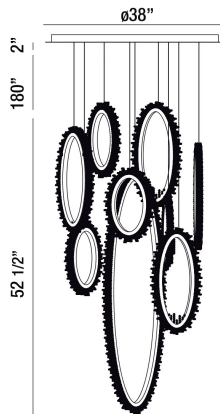

## SCOPPIA, 38" ROUND CHANDELIER

### PRODUCT DETAILS

No.	:	33732-015
Product Color	:	CHROME
Product Material	:	METAL
Shade / Accent Colour	:	CLEAR
Shade / Accent Material	:	MULTIPLE FACET CRYSTAL BEADS
Diameter	:	38"
Height	:	52.5"
Overall Height	:	234.5"
Weight	:	50lbs

### LIGHT SOURCE DETAILS

Light Source Type	:	INTEGRATED LED
Input Voltage	:	120V
Bulb Voltage	:	120V
Socket Type	:	LED
Total Wattage	:	213W
Delivered Lumens	:	1735lm
Kelvin	:	3500K
CRI	:	90+
Dimmable	:	Yes

### TECHNICAL DETAILS

Hanging Support Type	:	AIRCRAFT CABLE
Hanging Support Length	:	180"
Canopy / Backplate Height	:	2"
Canopy / Backplate Dia.	:	38"
IP Rating	:	DRY
Location	:	DRY
Approval	:	