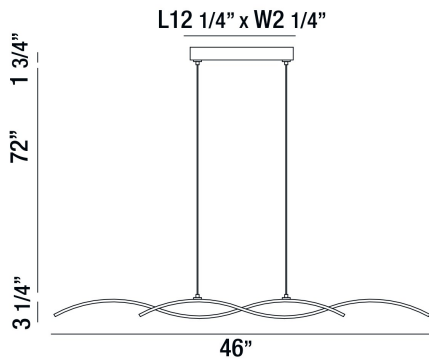

## SLY, 46" LINEAR PENDANT

### PRODUCT DETAILS

No.	:	30042-018
Product Color	:	SILVER
Product Material	:	METAL
Shade / Accent Colour	:	FROSTED
Shade / Accent Material	:	ACRYLIC
Length	:	46"
Width	:	4.25"
Height	:	3.25"
Overall Height	:	77"
Weight	:	1.9lbs

### TECHNICAL DETAILS

Hanging Support Type	:	AIRCRAFT CABLE
Hanging Support Length	:	72"
Canopy / Backplate Length	:	12.25"
Canopy / Backplate Height	:	1.75"
Canopy / Backplate Width	:	2.25"
IP Rating	:	DRY
Location	:	DRY
Approval	:	