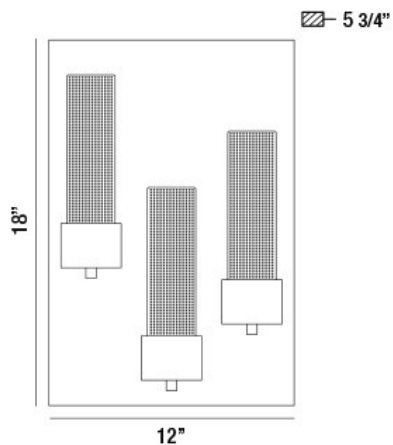

SOLATO, LED OUTDOOR WALL SCONCE

PRODUCT DETAILS

No.	:	33690-018
Product Color	:	BLACK
Shade / Accent Colour	:	SEEDED GLASS
Width	:	12"
Height	:	18"
Ext	:	5.75"
Weight	:	14.3lbs

LIGHT SOURCE DETAILS

Light Source Type	:	INTEGRATED LED
Input Voltage	:	120V
Bulb Voltage	:	120V
Socket Type	:	LED
Total Wattage	:	13.5W
Initial Lumens	:	1200lm
Kelvin	:	3000K
CRI	:	90+
Dimmable	:	Yes

OPTIONS AVAILABLE

 ITEM NO.
 33690-018

 FINISH
 BLACK

 SHADE
 SEEDED GLASS

TECHNICAL DETAILS

Canopy / Backplate Length	:	18"
Canopy / Backplate Height	:	0.75"
Canopy / Backplate Width	:	12"
Driver	:	ZEGA
IP Rating	:	54
Location	:	WET
Approval	:	
Title 24	:	Yes