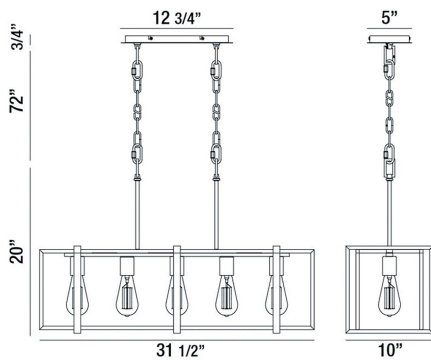

STAFFORD, 32" RECTANGULAR CHANDELIER

PRODUCT DETAILS

No.	:	37118-013
Product Color	:	CHROME/BLACK
Product Material	:	METAL
Shade / Accent Material	:	OPEN FRAME MIXED METALS
Length	:	31.5"
Width	:	10"
Height	:	20"
Overall Height	:	92.75"
Weight	:	9lbs

OPTIONS AVAILABLE

ITEM NO.	FINISH	SHADE
37118-013	CHROME/BLACK	

TECHNICAL DETAILS

Hanging Support Type	:	CHAIN
Hanging Support Length	:	72"
Rods Included	:	48"+48"
Canopy / Backplate Length	:	12.75"
Canopy / Backplate Height	:	0.75"
Canopy / Backplate Width	:	5"