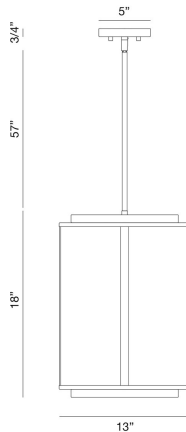

TAMBOURO, 4 LIGHT LANTERN

PRODUCT DETAILS

| | | |
|-------------------------|---|-------------------------------|
| No. | : | 38275-012 |
| Product Color | : | MATTE BLACK WITH SATIN NICKEL |
| Product Material | : | METAL |
| Shade / Accent Colour | : | CLEAR GLASS |
| Shade / Accent Material | : | GLASS |
| Diameter | : | 13" |
| Height | : | 18" |
| Weight | : | 18lbs |

LIGHT SOURCE DETAILS

| | | |
|-------------------|---|--------------|
| Number of Bulbs | : | 4 |
| Light Source | : | Incandescent |
| Light Source Type | : | B10 |
| Input Voltage | : | 120V |
| Bulb Voltage | : | 120V |
| Socket Type | : | E12 |
| Wattage | : | 60W |
| Total Wattage | : | 240W |
| Bulb Included | : | No |
| Dimmable | : | Yes |

OPTIONS AVAILABLE

| ITEM NO. | FINISH | SHADE |
|-----------|-------------------------------|-------------|
| 38275-012 | MATTE BLACK WITH SATIN NICKEL | CLEAR GLASS |

TECHNICAL DETAILS

| | | |
|---------------------------|---|---|
| Hanging Support Type | : | ROD |
| Hanging Support Length | : | 57" |
| Rods Included | : | 3"+6"+12"+18"+18" |
| Canopy / Backplate Height | : | 5" |
| Canopy / Backplate Dia. | : | 0.75" |
| Location | : | DRY |
| Approval | : |  |