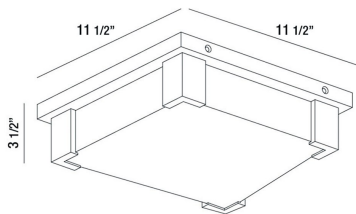

THORNHILL, 12" OUTDOOR SQUARE FLUSHMOUNT

PRODUCT DETAILS

No.	:	37075-019
Product Color	:	BLACK
Product Material	:	METAL
Shade / Accent Colour	:	WHITE
Shade / Accent Material	:	GLASS
Length	:	11.5"
Width	:	11.5"
Height	:	3.5"
Ext	:	3.5"
Weight	:	7.3lbs

ITEM NO.	FINISH	SHADE
37075-019	BLACK	WHITE

TECHNICAL DETAILS

Canopy / Backplate Length	:	11.5"
Canopy / Backplate Height	:	1"
Canopy / Backplate Width	:	11.5"
IP Rating	:	54
Location	:	WET
Approval	:	
Title 24	:	Yes