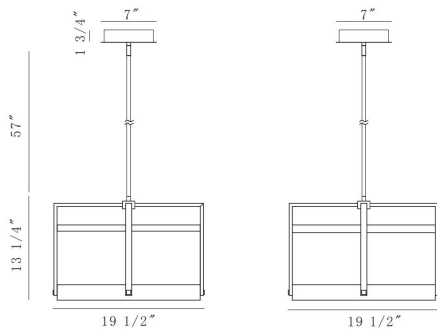

### PRODUCT DETAILS

|               |   |             |
|---------------|---|-------------|
| No.           | : | 44256-012   |
| Product Color | : | MATTE BLACK |
| Length        | : | 19.5"       |
| Width         | : | 19.5"       |
| Height        | : | 13.25"      |

### TECHNICAL DETAILS

|                           |   |       |
|---------------------------|---|-------|
| Hanging Support Type      | : | ROD   |
| Hanging Support Length    | : | 57"   |
| Canopy / Backplate Length | : | 7"    |
| Canopy / Backplate Height | : | 1.75" |
| Canopy / Backplate Width  | : | 7"    |
| Location                  | : | DRY   |
| Title 24                  | : | Yes   |