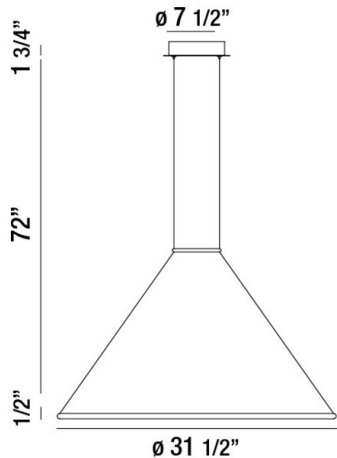

VALLEY, 32" ROUND PENDANT

OPTIONS AVAILABLE

ITEM NO.	FINISH	SHADE
31860-017	CHROME	OPAL WHITE

PRODUCT DETAILS

No.	:	31860-017
Product Color	:	CHROME
Product Material	:	METAL
Shade / Accent Colour	:	OPAL WHITE
Shade / Accent Material	:	ACRYLIC
Diameter	:	31.5"
Height	:	0.5"
Overall Height	:	74.25"
Weight	:	4.2lbs

LIGHT SOURCE DETAILS

Light Source Type	:	INTEGRATED LED
Input Voltage	:	120V
Bulb Voltage	:	120V
Socket Type	:	LED
Total Wattage	:	30W
Delivered Lumens	:	900lm
Kelvin	:	3000K
CRI	:	80+
Dimmable	:	Yes

TECHNICAL DETAILS

Light Direction	:	Down
Hanging Support Type	:	AIRCRAFT CABLE
Hanging Support Length	:	72"
Canopy / Backplate Height	:	1.75"
Canopy / Backplate Dia.	:	7.5"
Adjustable Lamp Head	:	No
IP Rating	:	DRY
Location	:	DRY
Approval	:	