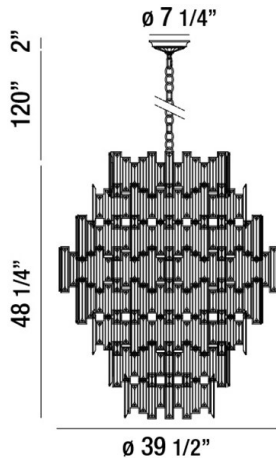

VIENNA, 40" ROUND CHANDELIER

OPTIONS AVAILABLE

ITEM NO.	FINISH	SHADE
31889-018	CHROME	AMBER

PRODUCT DETAILS

No.	:	31889-018
Product Color	:	CHROME
Product Material	:	METAL
Shade / Accent Colour	:	AMBER
Shade / Accent Material	:	CRYSTAL
Diameter	:	39.5"
Height	:	48.25"
Overall Height	:	172.25"
Weight	:	190lbs

LIGHT SOURCE DETAILS

Number of Bulbs	:	28
Light Source	:	Incandescent
Light Source Type	:	B10
Input Voltage	:	120V
Bulb Voltage	:	120V
Socket Type	:	E12
Wattage	:	60W
Total Wattage	:	1680W
Bulb Included	:	No
Dimmable	:	Yes

TECHNICAL DETAILS

Hanging Support Type	:	CHAIN
Hanging Support Length	:	120"
Canopy / Backplate Height	:	4"
Canopy / Backplate Dia.	:	7.25"
IP Rating	:	DRY
Location	:	DRY
Approval	:	

PROJECT INFORMATION