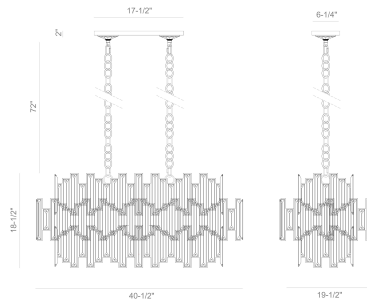

## VIENNA, 41" LINEAR CHANDELIER

### PRODUCT DETAILS

No.	:	31892-018
Product Color	:	CHROME
Product Material	:	METAL
Shade / Accent Colour	:	AMBER
Shade / Accent Material	:	CRYSTAL
Length	:	40.5"
Width	:	19.5"
Height	:	18.5"
Overall Height	:	92.5"
Weight	:	45lbs

### LIGHT SOURCE DETAILS

Number of Bulbs	:	16
Light Source	:	Incandescent
Light Source Type	:	B10
Input Voltage	:	120V
Bulb Voltage	:	120V
Socket Type	:	E12
Wattage	:	60W
Total Wattage	:	960W
Bulb Included	:	No
Dimmable	:	Yes

### TECHNICAL DETAILS

Hanging Support Type	:	CHAIN
Hanging Support Length	:	72"
Canopy / Backplate Length	:	17.5"
Canopy / Backplate Height	:	2"
Canopy / Backplate Width	:	6.25"
IP Rating	:	DRY
Location	:	DRY
Approval	:	