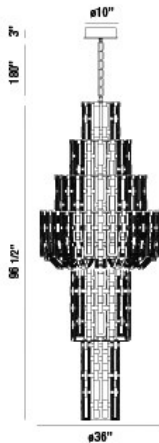

VIVIANA, 36" ROUND CHANDELIER

PRODUCT DETAILS

No.	:	33741-017
Product Color	:	CHROME
Product Material	:	METAL
Shade / Accent Colour	:	CLEAR
Shade / Accent Material	:	HAND PRESSED GLASS
Diameter	:	36"
Height	:	96.5"
Overall Height	:	279.5"
Weight	:	243.5lbs

LIGHT SOURCE DETAILS

Number of Bulbs	:	26
Light Source	:	Incandescent
Light Source Type	:	B10
Input Voltage	:	120V
Bulb Voltage	:	120V
Socket Type	:	E12
Wattage	:	40W
Total Wattage	:	1040W
Bulb Included	:	No
Dimmable	:	Yes

OPTIONS AVAILABLE

ITEM NO.	FINISH	SHADE
33741-017	CHROME	CLEAR

TECHNICAL DETAILS

Hanging Support Type	:	CHAIN
Hanging Support Length	:	180"
Canopy / Backplate Height	:	3"
Canopy / Backplate Dia.	:	10"
IP Rating	:	DRY
Location	:	DRY
Approval	:	