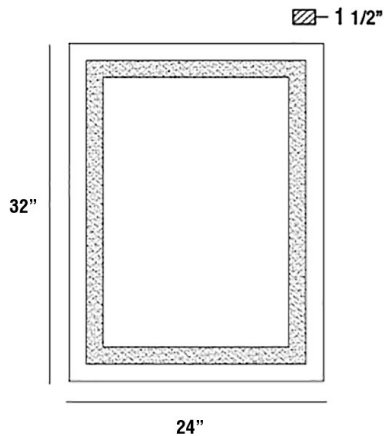

PROJECT INFORMATION

Job Name: Date: Type:

Comments: