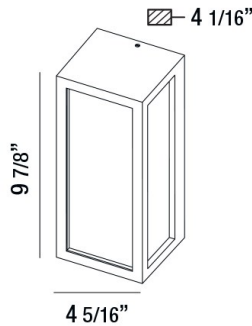

PROJECT INFORMATION

Job Name: Date: Type:

Comments: