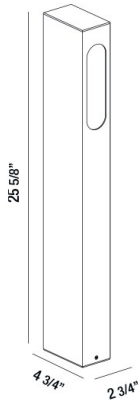

OPTIONS AVAILABLE

ITEM NO.	FINISH	SHADE
31914-024	GRAPHITE GREY	
31914-035