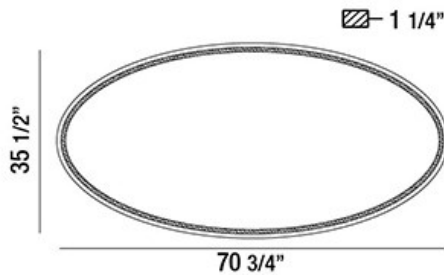

PROJECT INFORMATION

Job Name: Date: Type:

Comments: