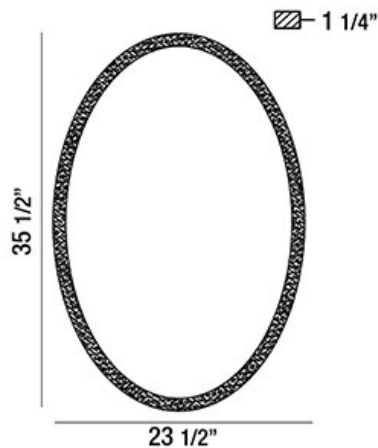

PROJECT INFORMATION

Job Name: Date: Type:

Comments: