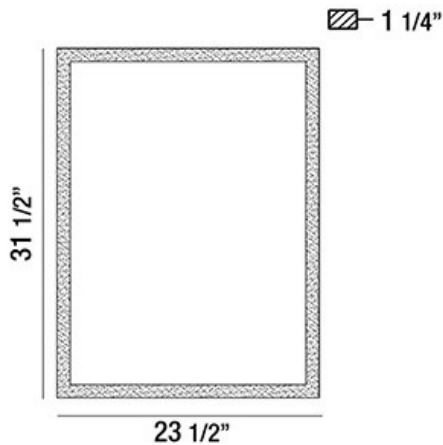

PROJECT INFORMATION

Job Name: Date: Type:

Comments: