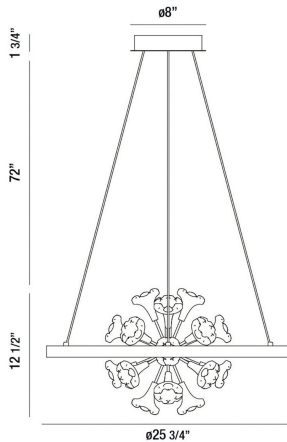

## CLAYTON, 26" ROUND CHANDELIER

### PRODUCT DETAILS

No.	:	37342-012
Product Color	:	SILVER WITH BRUSHED GOLD
Product Material	:	METAL
Shade / Accent Colour	:	CLEAR
Shade / Accent Material	:	GLASS
Diameter	:	25.75"
Height	:	12.5"
Overall Height	:	86.25"
Weight	:	15.6lbs

### TECHNICAL DETAILS

Hanging Support Type	:	AIRCRAFT CABLE
Hanging Support Length	:	72"
Canopy / Backplate Height	:	1.75"
Canopy / Backplate Dia.	:	8"
Approval	:	
Title 24	:	Yes