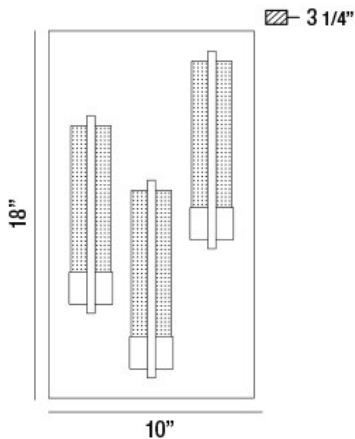

PARI, LED OUTDOOR WALL SCONCE

PRODUCT DETAILS

No.	:	33693-019
Product Color	:	ANTIQUÉ SILVER
Shade / Accent Colour	:	SEEDED GLASS
Width	:	10"
Height	:	18"
Ext	:	3.25"
Weight	:	17.2lbs

LIGHT SOURCE DETAILS

Light Source Type	:	INTEGRATED LED
Input Voltage	:	120V
Bulb Voltage	:	120V
Socket Type	:	LED
Total Wattage	:	5W
Initial Lumens	:	400lm
Kelvin	:	3000K
CRI	:	90+
Dimmable	:	Yes

OPTIONS AVAILABLE

ITEM NO.	FINISH	SHADE
33693-019	ANTIQUÉ SILVER	SEEDED GLASS

TECHNICAL DETAILS

Canopy / Backplate Length	:	18"
Canopy / Backplate Height	:	0.75"
Canopy / Backplate Width	:	10"
Driver	:	ZEGA
IP Rating	:	54
Location	:	WET
Approval	:	
Title 24	:	Yes

PROJECT INFORMATION