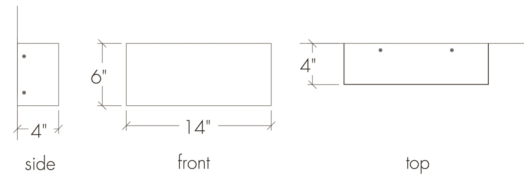

modifications:

Base Specs

6"h x 14"w x 4"d

Opal Acrylic Bottom Diffuser

Notes

Dark Sky friendly available — **±\$ Inquire.**

Marine grade primer available — **±\$ Inquire.**

Basics 17387