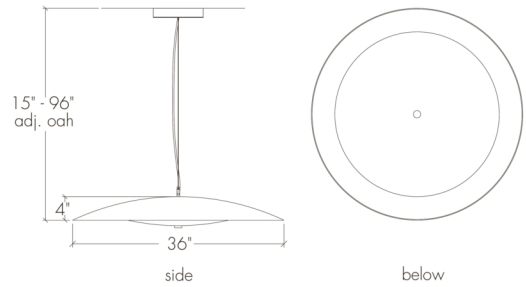

# Cirrus 17384-36

project name:

project location:

specifier name:

specifier location:

quantity:

fixture type:

modifications:

### Base Specs

36"dia x 4"h x 15-96"OAH  
 Opal Acrylic Bottom Diffuser  
 Cable hung

### Multiple Sizes Available

- 17384-36 | 36"dia x 4"h x 15-96"adj OAH
- 17384-44 | 44"dia x 6"h x 15-96"adj OAH
- 17384-48 | 48"dia x 7.5"h x 15-96"adj OAH

premium finish:

- CR - Chrome

lampping:

**04:** 56w Integrated LED, 8624 Initial Lumens, 3000K, 90 CRI, 120V-277V, 0-10V Dimming, UL/cUL Dry/Damp

standard diffuser:

- OA - Opal Acrylic

mounting:

Stem Mount — Specify OAH - **±\$ Inquire**  
Sloped Ceiling Adaptable - **±\$ Inquire**